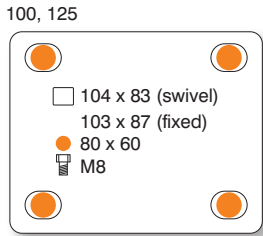

V22 | RN | PLATE FIXING

BLUE RUBBER TYRED WHEEL WITH NYLON CENTRE

wheel diameter	tread width	fitted height	swivel offset	load capacity	bearing type	swivel	fixed	swivel + total-stop brake
100	36	132	39	160	roller	V 422 RNB	V 429 RNB	V 422 RNB SWB
125	37	155	39	200	roller	V 522 RNB	V 529 RNB	V 522 RNB SWB
150	50	190	53	300	roller	V 622 RNB	V 629 RNB	V 622 RNB SWB
200	50	235	53	450	roller	V 822 RNB	V 829 RNB	V 822 RNB SWB

V22 | RN | SINGLE HOLE FIXING

BLUE RUBBER TYRED WHEEL WITH NYLON CENTRE

wheel diameter	tread width	fitted height	swivel offset	load capacity	bearing type	swivel	fixed	swivel + total-stop brake
100	36	132	39	160	roller	V 422 RNB B12		V 422 RNB B12 SWB
125	37	155	39	200	roller	V 522 RNB B12		V 522 RNB B12 SWB

i All dimensions are in **mm** and all loadings are in **kg** unless otherwise stated