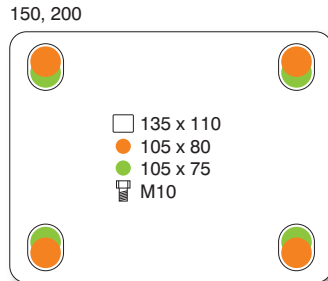

V22 | RN | PLATE FIXING

BLUE RUBBER TYRED WHEEL WITH NYLON CENTRE

wheel diameter	tread width	fitted height	swivel offset	load capacity	bearing type	swivel	fixed	swivel + total-stop brake
100	36	132	39	160	roller	V 422 RNB	V 429 RNB	V 422 RNB SWB
125	37	155	39	200	roller	V 522 RNB	V 529 RNB	V 522 RNB SWB
150	50	190	53	300	roller	V 622 RNB	V 629 RNB	V 622 RNB SWB
200	50	235	53	450	roller	V 822 RNB	V 829 RNB	V 822 RNB SWB

V22 | RN | SINGLE HOLE FIXING

BLUE RUBBER TYRED WHEEL WITH NYLON CENTRE

wheel diameter	tread width	fitted height	swivel offset	load capacity	bearing type	swivel	fixed	swivel + total-stop brake
100	36	132	39	160	roller	V 422 RNB B12		V 422 RNB B12 SWB
125	37	155	39	200	roller	V 522 RNB B12		V 522 RNB B12 SWB

i All dimensions are in **mm** and all loadings are in **kg** unless otherwise stated